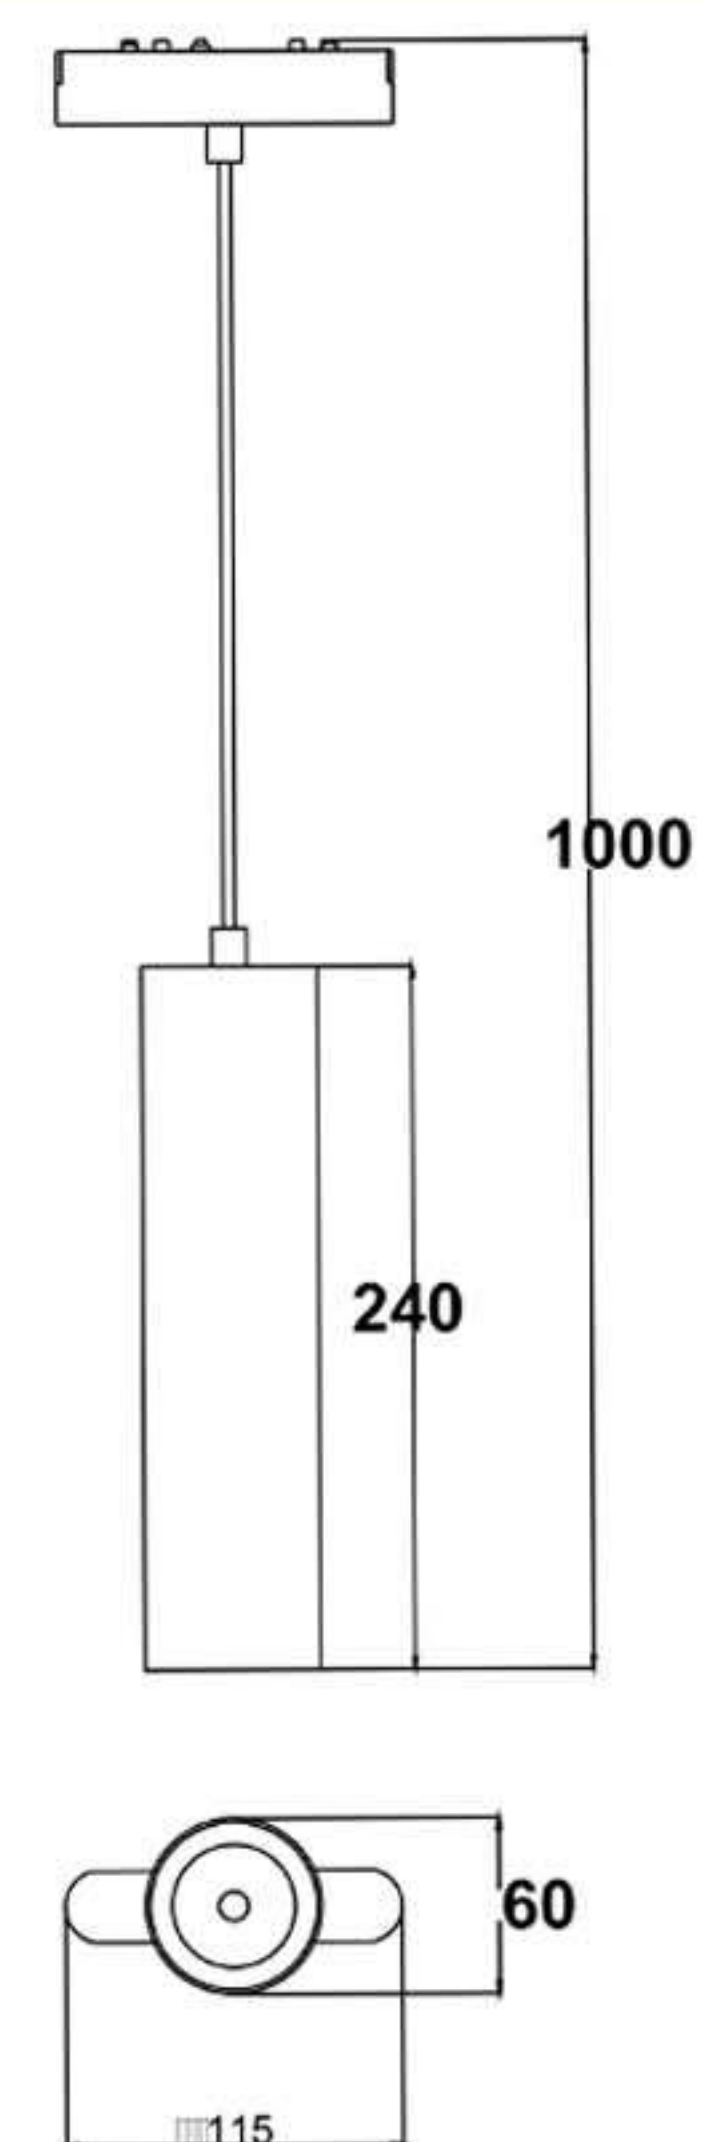

ماژول آویز مگنتی

Magnetic Pendant light

از این چراغ با عنوان چراغ موضعی برای نورپردازی یک اشیا و یا یک سطح خاص استفاده میشود. این چراغ به دلیل زیبایی ظاهری که دارد بسیار مورد استقبال طراحان قرار گرفته است

Code of product: LS-UT029-20W

Technical Data

Power	20W
Lumen	1500lm
Beam angle	24°
Color Rendering Index	>90
LED Chip	COB by Bridgelux
CCT	3000k 4000K

Dimension