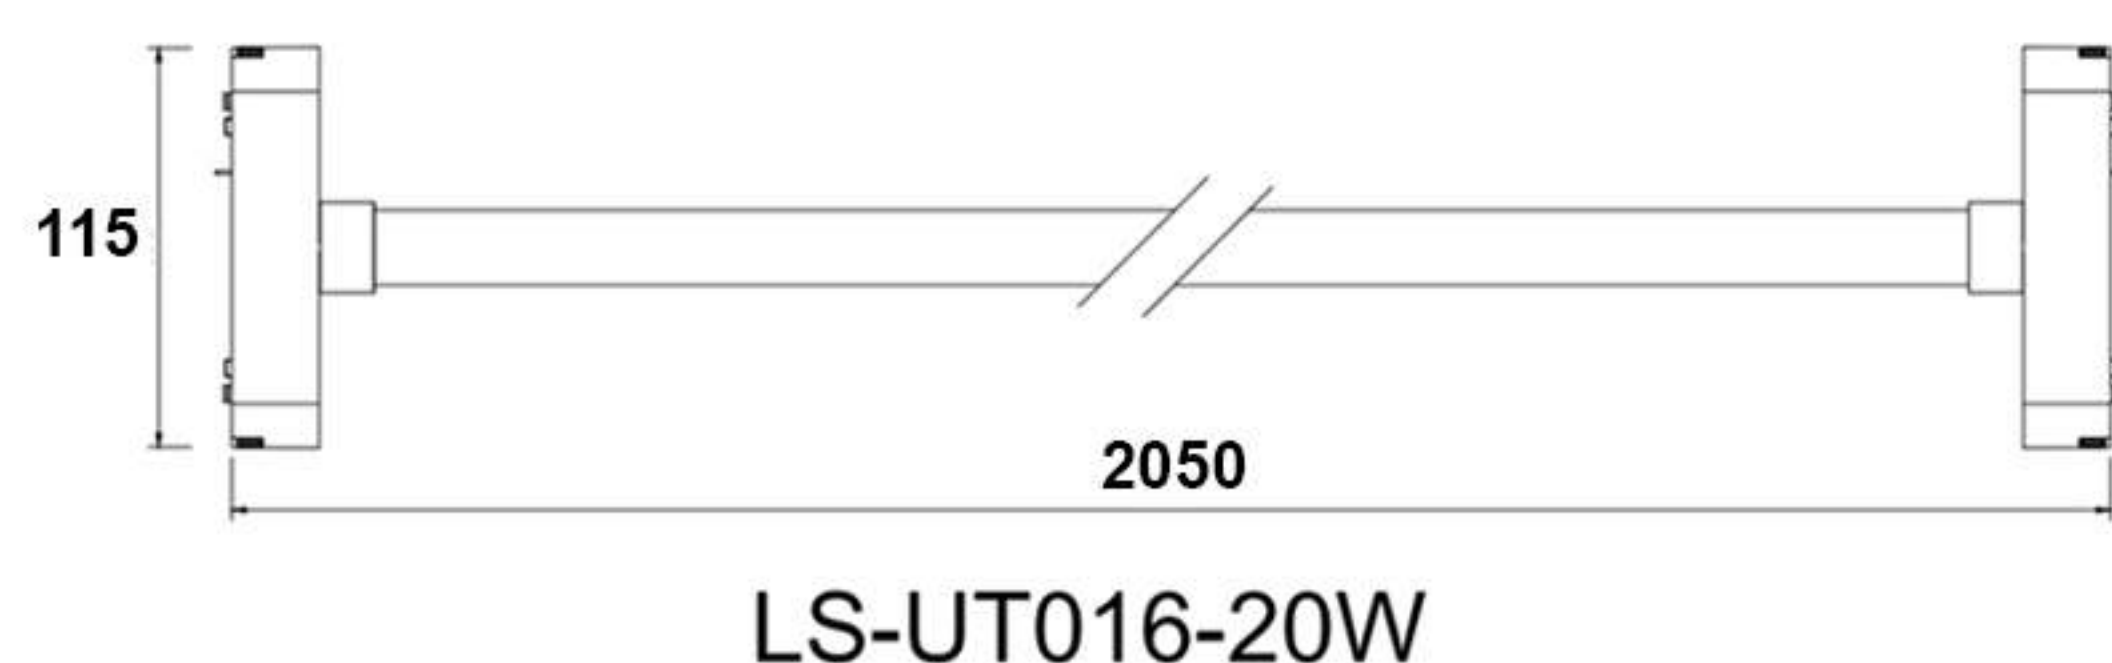

Dimension

Technical Data

Power	20W
Lumen	1200lm
Beam angle	360°
Color Rendering Index	>90
LED Chip	SMD by Bridgelux
CCT	3000k 4000K