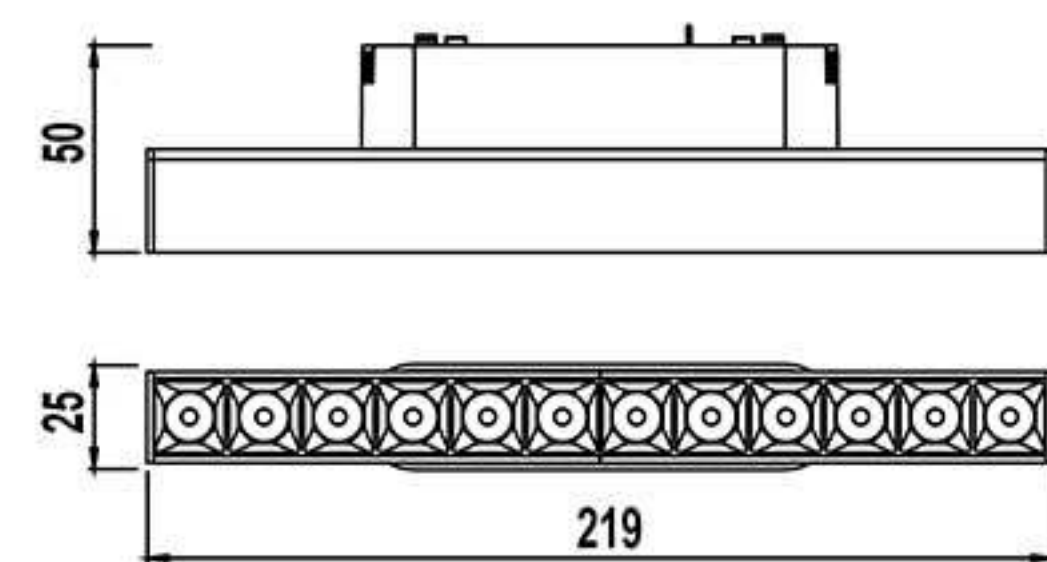

ماژول چشمی

Grille light

این چراغ علاوه بر زیبایی ظاهری که دارد از شدت نوری بالایی برخوردار است، در نتیجه گزینه‌ی مناسبی برای استفاده در مکان‌هایی مانند تالارها، هتل‌ها، رستوران‌ها و... می‌باشد.

Code of product: LS-UT040-12W / LS-UT040-24W

Technical Data

Power	12W, 24W
Lumen	960lm , 1920lm
Beam angle	36°
Color Rendering Index	>90
LED Chip	COB by Bridgelux
CCT	3000k 4000K

Dimention