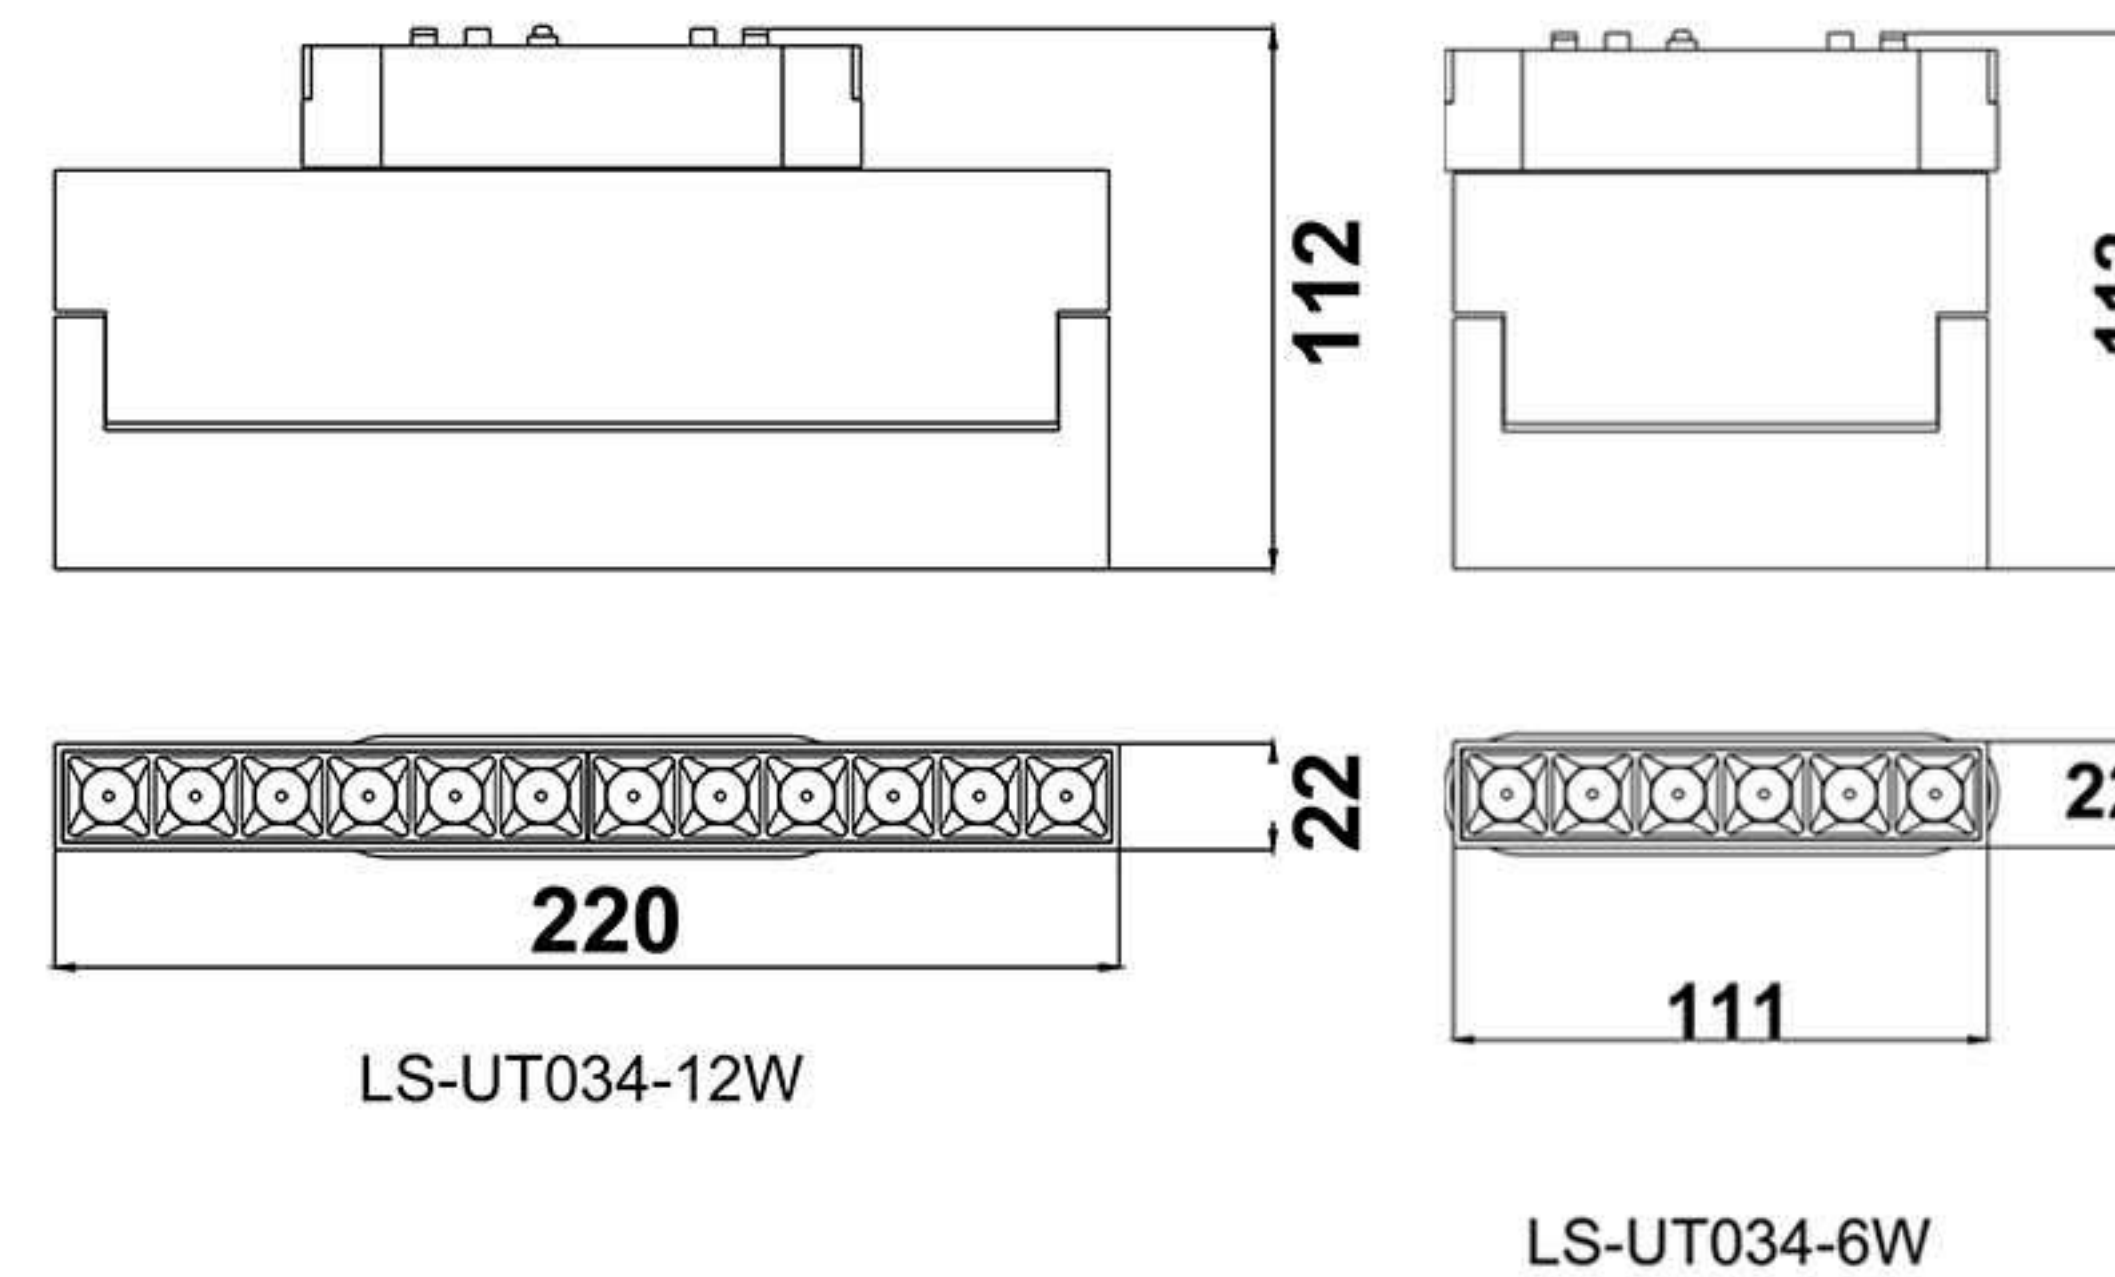

این چراغ به دلیل شدت نوری بالایی که دارد برای نورپردازی تاکیدی اشیا و تابلوها استفاده میشود. همچنین برای روشن کردن قسمت خاصی از یک سالن و یا تالار این چراغ گزینه بسیار مناسبی میباشد.

ماژول چشمی زاویه پذیر

Adjustable Grille Light

Code of product: LS-UT034-6W / LS-UT034-12W

Technical Data

Power	6W, 12W
Lumen	450lm , 900lm
Beam angle	24°
Color Rendering Index	>90
LED Chip	COB by Bridgelux
CCT	3000k 4000K

Dimension