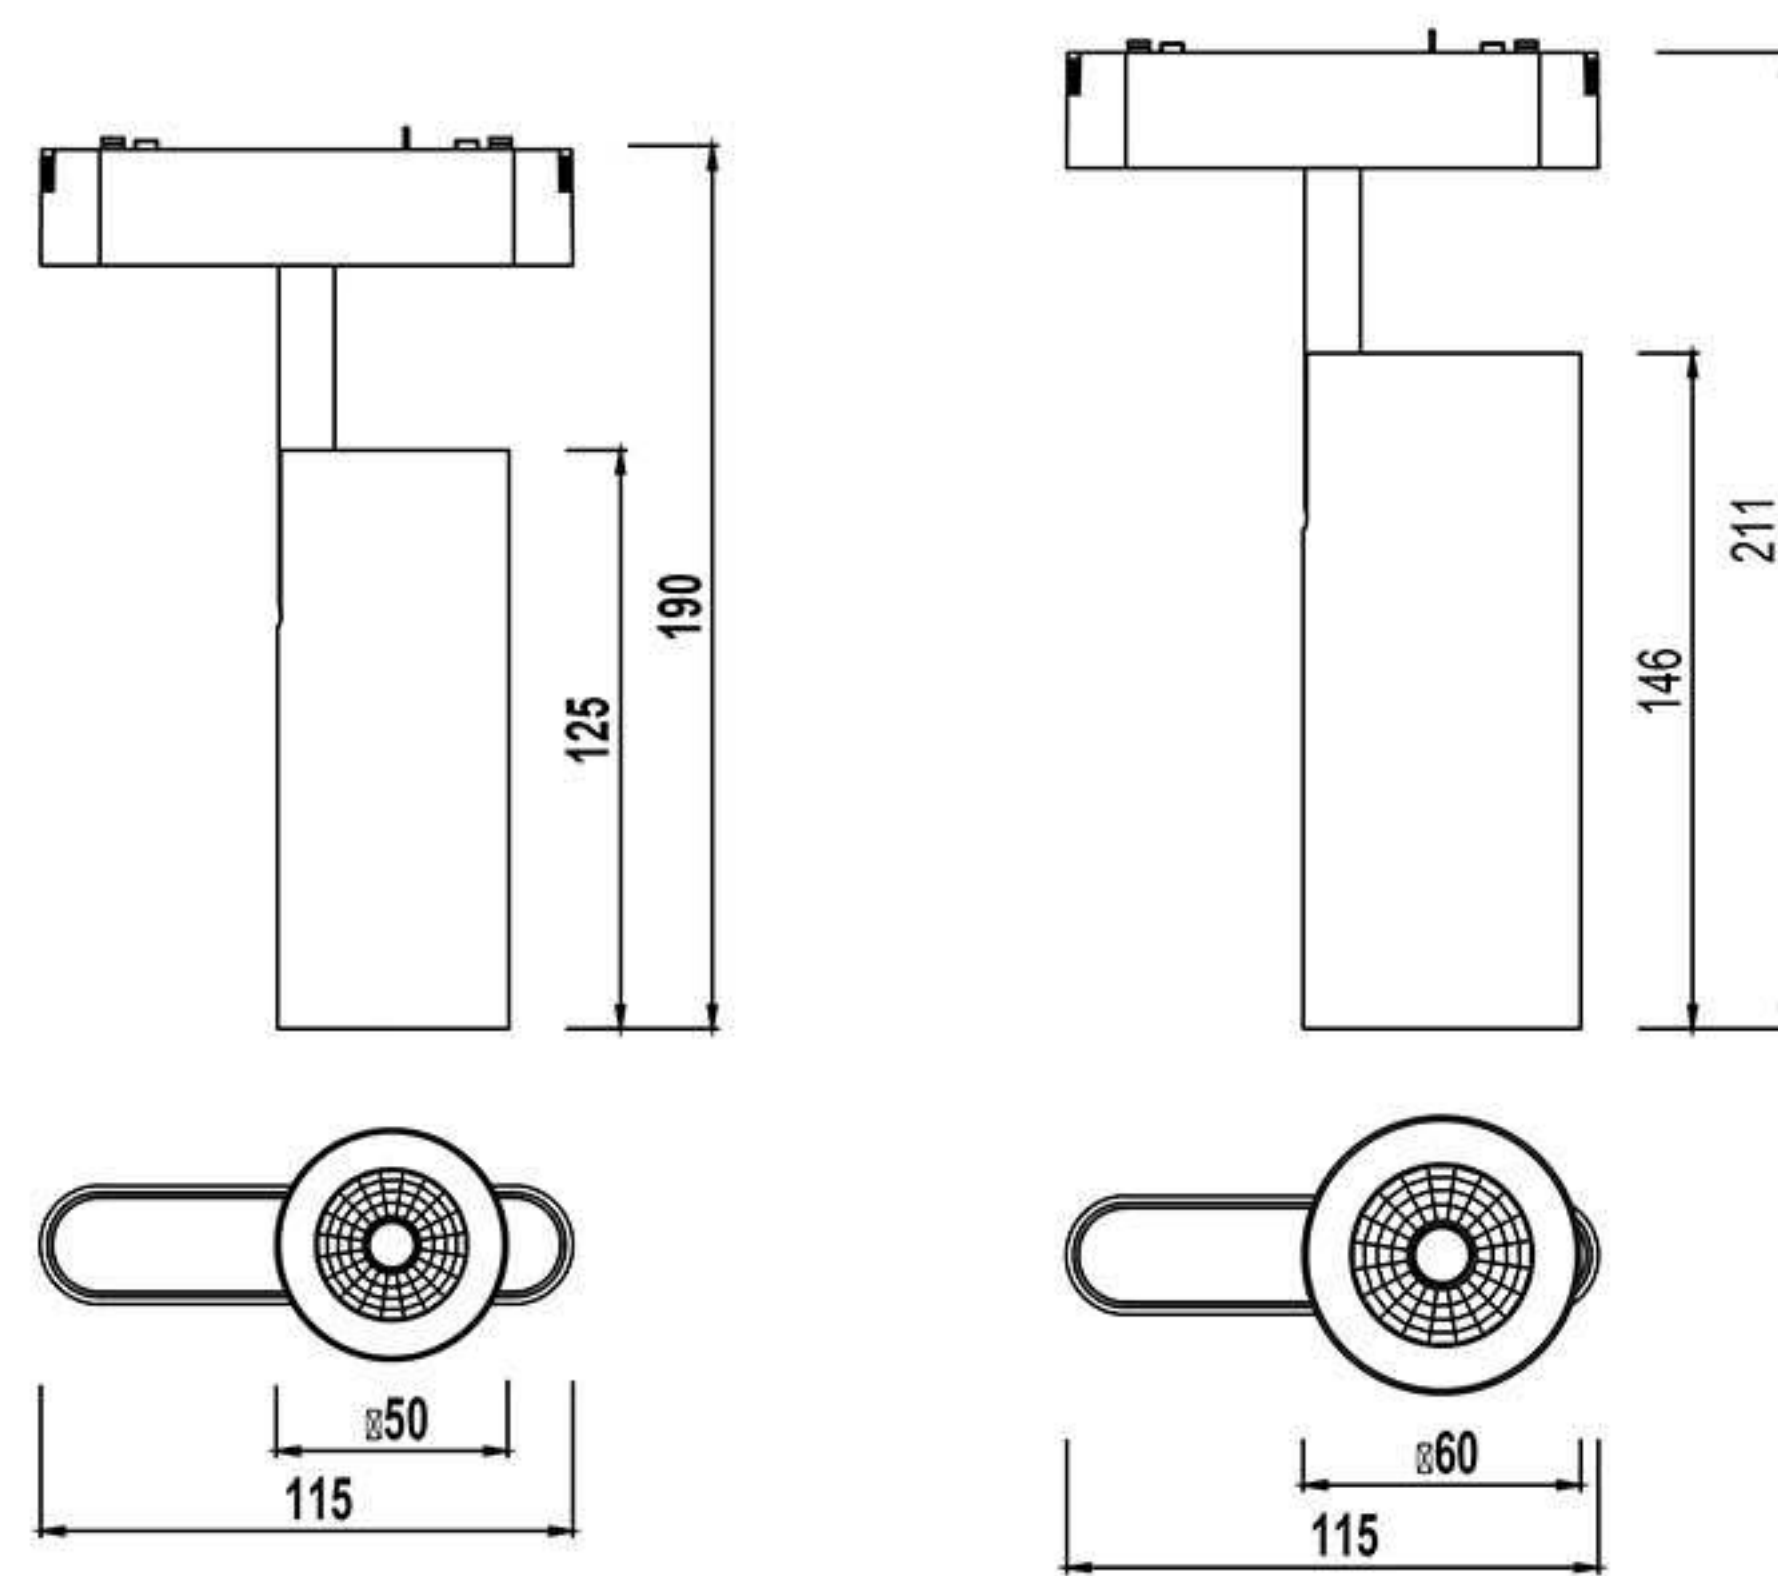

Dimension

LS-UT025-12W

LS-UT025-20W