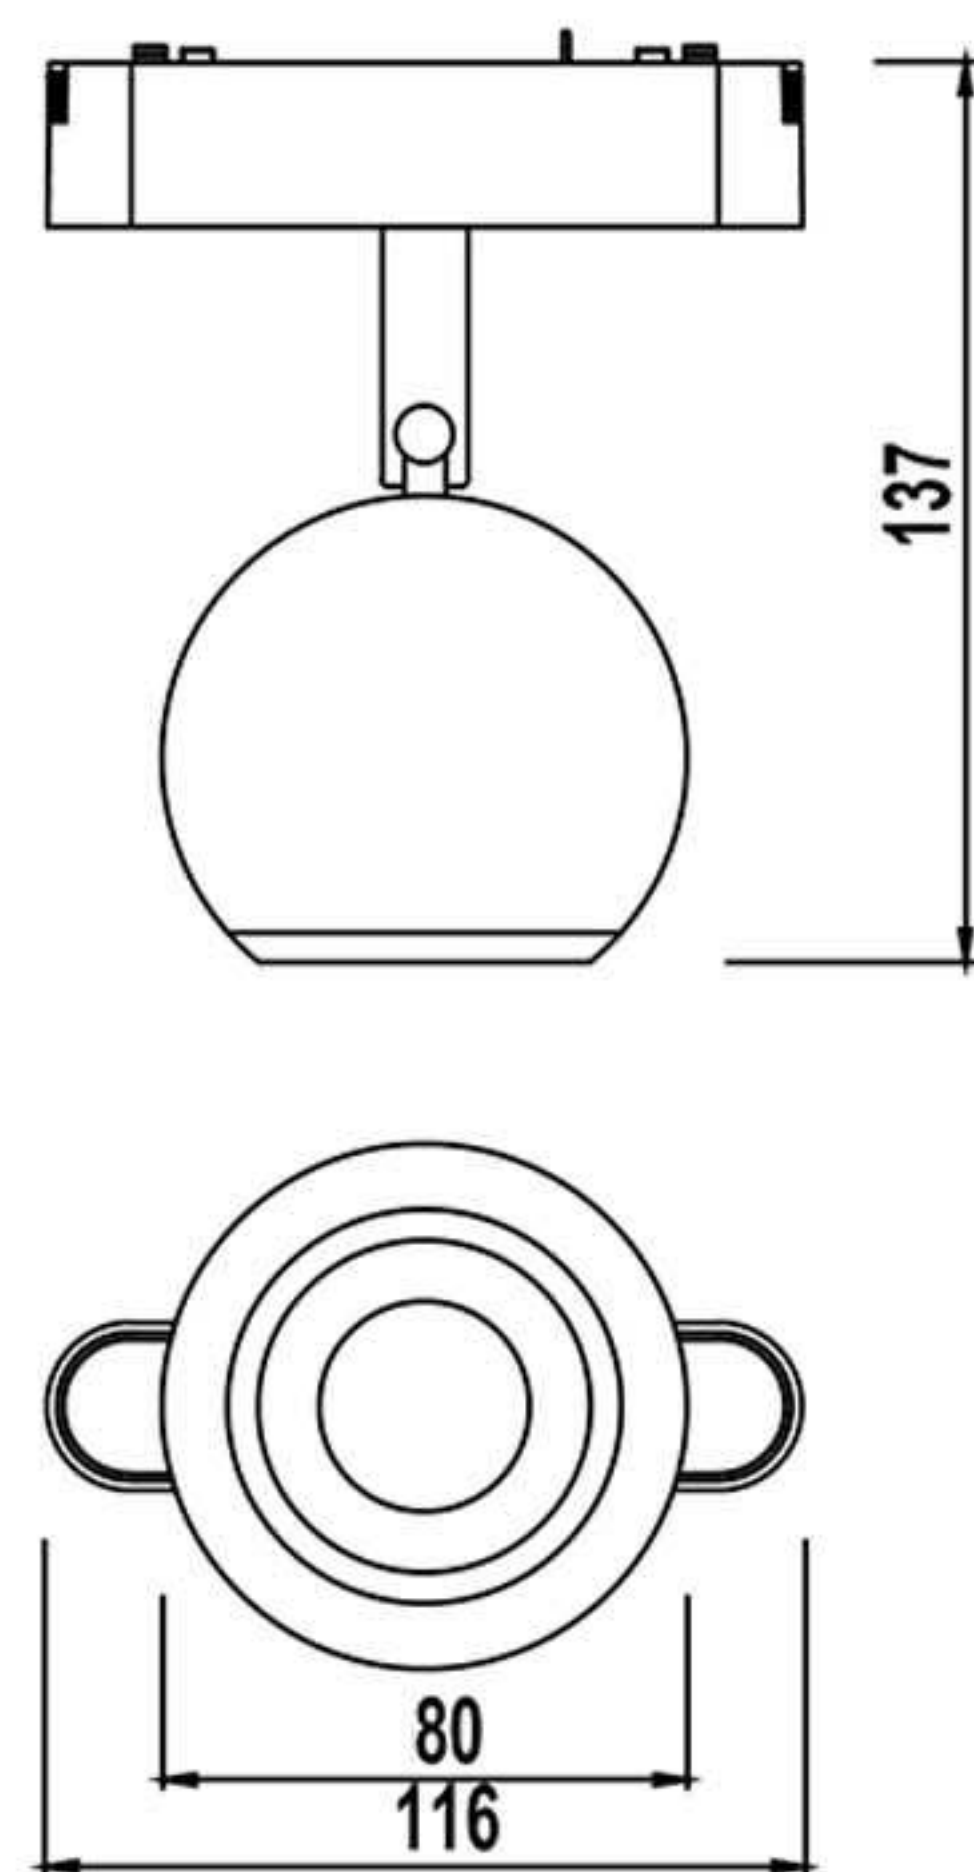

Magnetic Spotligth

ماژول موضعی مگنتی

به کمک این چراغ موضعی نور متمرکز روی اشیا و یا یک سطح بخصوص متمرکز میگردد و به دلیل قابلیت چرخش 360 و 90 درجه ای که دارد بهترین گزینه برای گالری ها فروشگاه ها و... میباشد.

Code of product: VLS-UT019-10W

Technical Data

POWER	10W
LUMEN	800lm
Beam angle	24°
Color Rendering Index	>90
LED Chip	COB by Bridgelux
CCT	3000k 4000K

Dimention