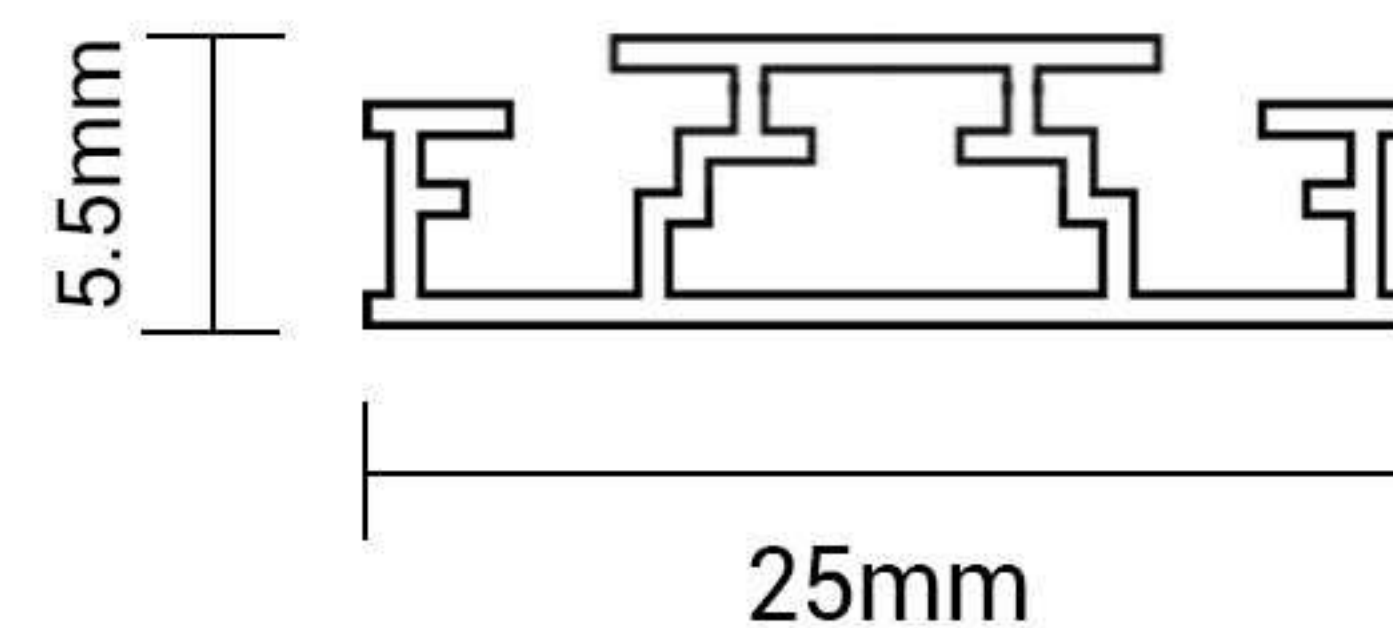

Ultra thin Track line for magnetic system

material: Alu. + PC

Size: W25 x H5.5mm

Each 1m have 5 screw holes, with 2 bags accessory. Each 4ppcs pack in a paper tube pack 10 paper tube

Ultra thin Track line for magnetic system