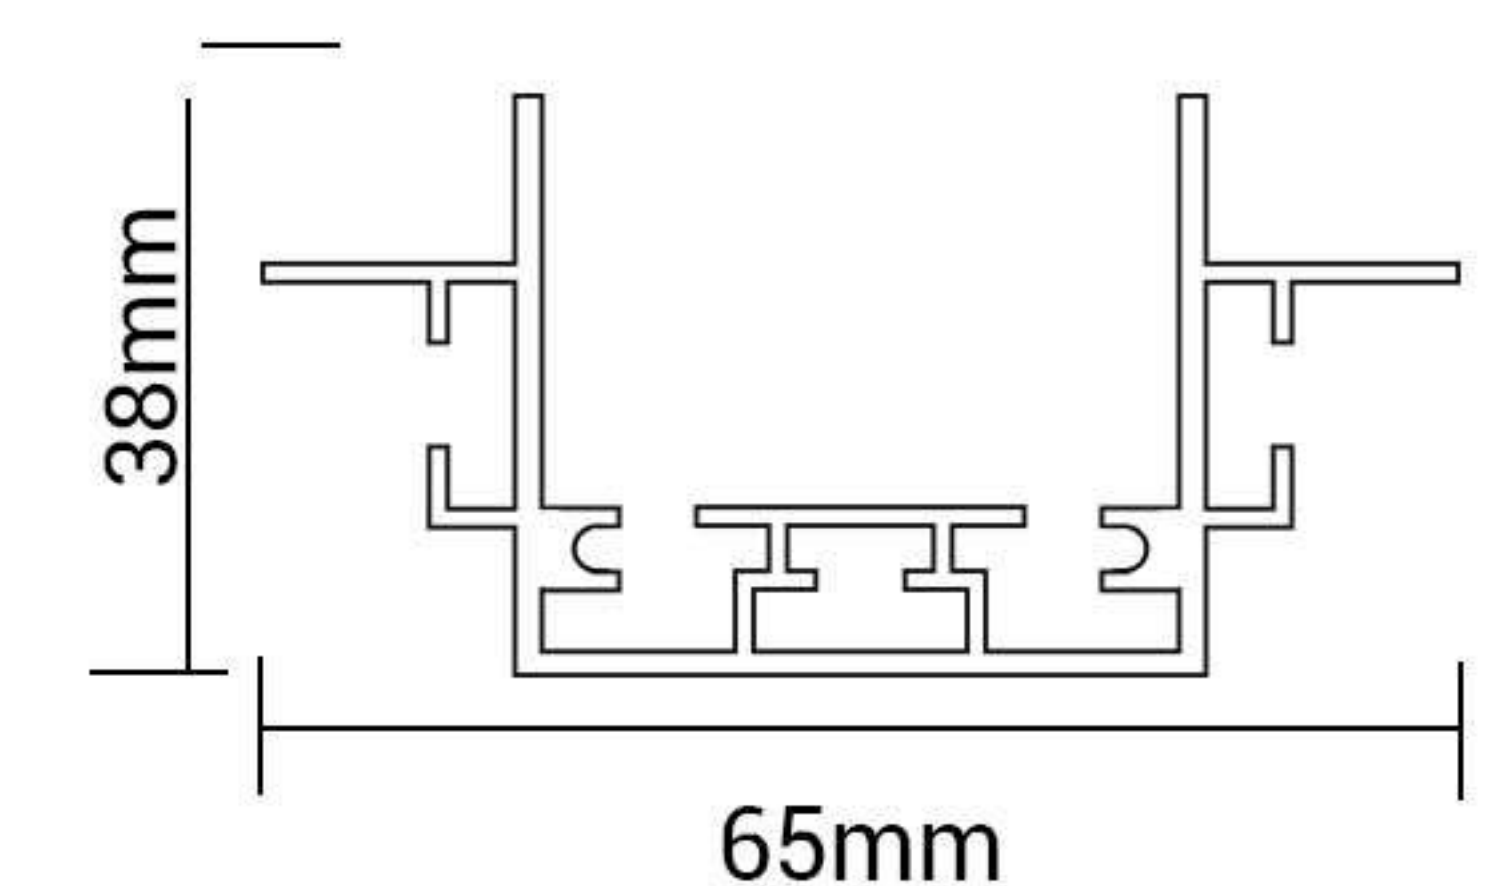

Ultra thin Track line for magnetic system

material: Alu. + PC

Size: W65 x H38mm

pack in plastic film, each carton pack 5pcs