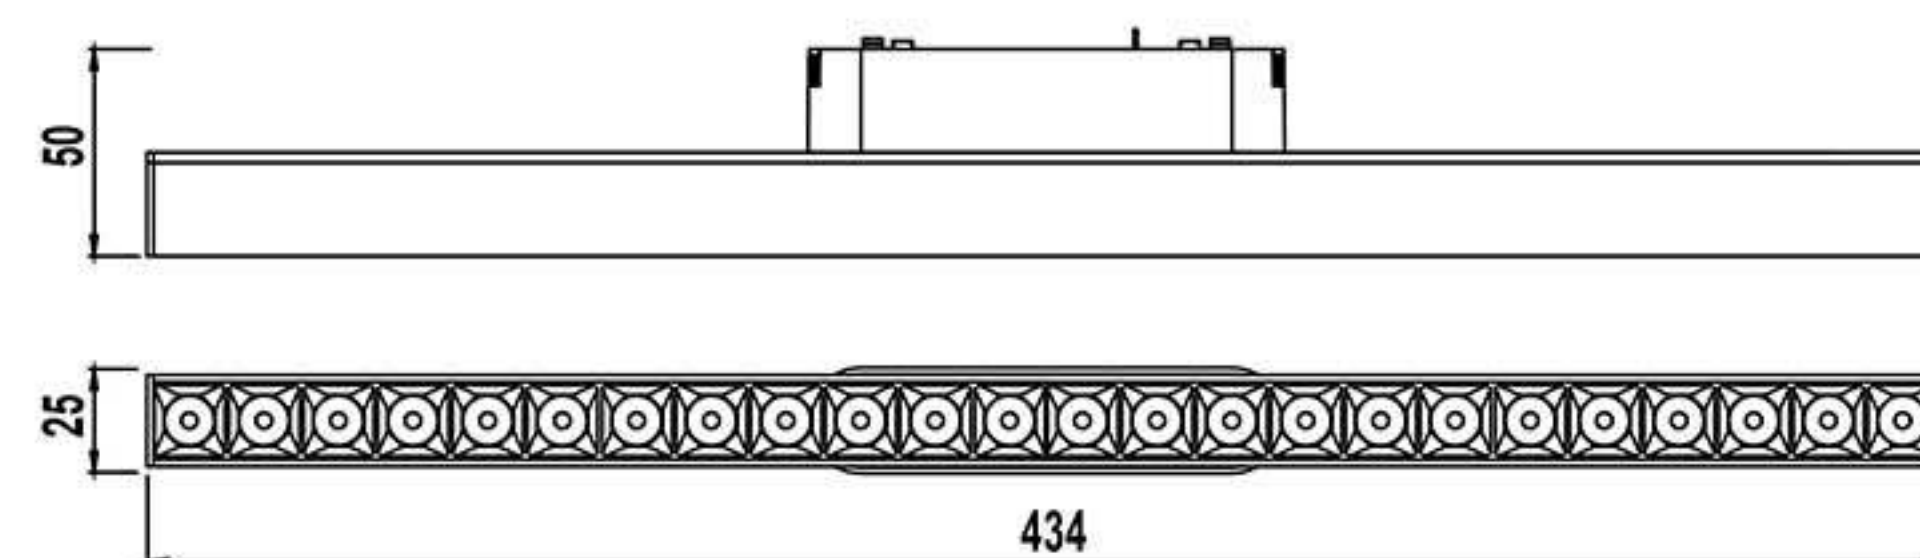

LS-UT040-12W